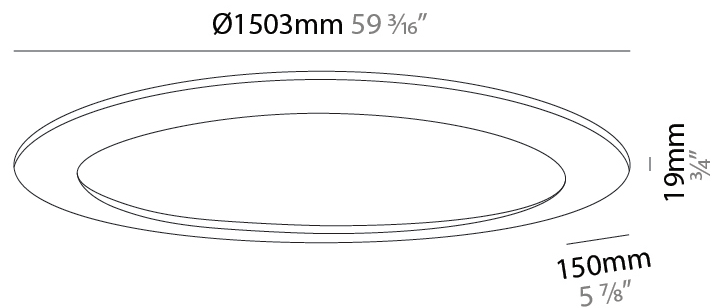

PROJECT	_____
TYPE	_____
SPECIFIER	_____
QUANTITY	_____
DATE	_____

INFINITE RING SURFACE

A52053- _____ - _____
base number   Color   Finish
                         Temperature   Options

1. To build a product code in our configurator select the specify button on the base model # product page
2. To build a manual product code on this datasheet choose from the options listed below in blue font and add the suffix to the base model #

GENERAL

Series: Infinite Ring
Partner: Ivela
Division: Architectural
Installation: Surface
Product Type: Panels
Mounting Location: Ceiling
Light Distribution: Direct

PHYSICAL

Shape: Square
Length (mm): 1503
Length (in): 59 ⁷/₁₆
Width (mm): 100
Width (in): 3 ¹⁵/₁₆
Height (mm): 19
Height (in): 3/4
Diffuser: PMMA - Opal
Fixture Finish: WHI / BLK / GLD
Fixture Material: Aluminum

ELECTRICAL

Lamp Type: LED
Input Wattage (W): 94
Dimming: Tri-Mode (Non-Dimming and Phase Dimming (120Vac only) and 0-10V Dimming)
Driver Included: No
Driver Location: Remote
Driver Type: Constant Voltage - Universal
Driver Class: Class 1 and Class 2
Housing: ENCP 8 (SC Power) ENCP 10 (Mean Well)
Input Voltage (V): 120 - 277
Output Voltage (V): 24

LED

Color Temperature (°K): 2700 / 3000 / 3500 / 4000
Max. Delivered Lumen (lm): 5640 / 5875 / 6049 / 6227
Nominal Lumen (lm): 11280 / 11750 / 12100 / 12455
CRI: >93 CRI
Lamp Life (hrs): 50000

OPTICAL

RATINGS AND CERTIFICATIONS

Certified By: CSA Certified to UL and CSA Standards
IP rating: IP20