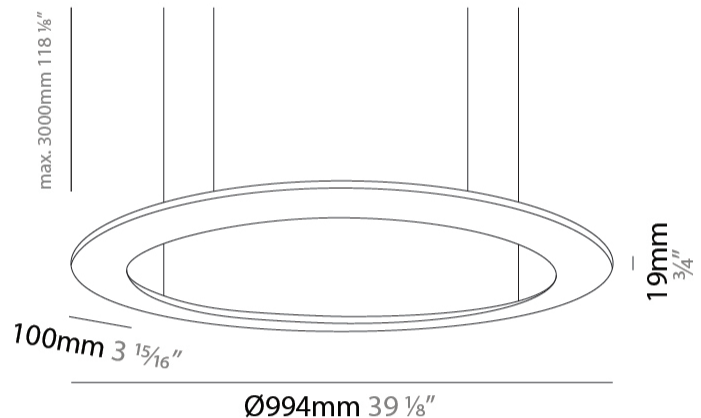

A51083-

base number
Color   Finish
Temperature   Options

1. To build a product code in our configurator select the specify button on the base model # product page
2. To build a manual product code on this datasheet choose from the options listed below in blue font and add the suffix to the base model #

GENERAL

Series: Infinite Ring
Partner: Ivela
Division: Architectural
Installation: Suspension
Product Type: Panels
Mounting Location: Ceiling
Light Distribution: Direct

PHYSICAL

Shape: Square
Length (mm): 994
Length (in): 39 1/8
Width (mm): 100
Width (in): 3 15/16
Height (mm): 19
Height (in): 3/4
Max. Overall Height (mm): 2500
Max. Overall Height (in): 98 7/16
Diffuser: PMMA - Opal
Fixture Finish: WHI / BLK / GLD
Fixture Material: Aluminum

ELECTRICAL

Lamp Type: LED
Input Wattage (W): 62
Dimming: Tri-Mode (Non-Dimming and Phase Dimming (120Vac only) and 0-10V Dimming)
Driver Included: No
Driver Location: Remote
Driver Type: Constant Voltage - Universal
Driver Class: Class 2
Housing: ENCP 5 (ERP) ENCP 8 (SC Power)
Input Voltage (V): 120 - 277
Output Voltage (V): 24

LED

Color Temperature (°K): 2700 / 3000 / 3500 / 4000
Max. Delivered Lumen (lm): 3720 / 3875 / 3989 / 4107
Nominal Lumen (lm): 7440 / 7770 / 7980 / 8215
CRI: >93 CRI
Lamp Life (hrs): 50000

OPTICAL

RATINGS AND CERTIFICATIONS

Certified By: Certified for North American Standards
IP rating: IP20

PROJECT	_____
TYPE	_____
SPECIFIER	_____
QUANTITY	_____
DATE	_____